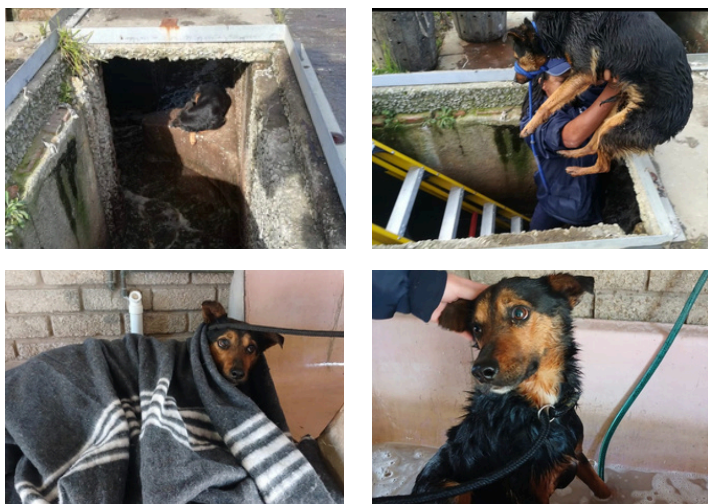

RESCUED: DOG SAVED FROM SEWERAGE PUMP STATION IN BOCHARDS! 🐾

We received an urgent call about a dog stuck at the Sewerage Pump Station in Bochards. Our dedicated team, Elrico Elbrecht and Jason Jakobs, immediately responded to the scene.

With careful efforts and teamwork, we safely rescued the dog and brought him back to the Garden Route SPCA. Thanks to everyone involved, this precious pup is now safe and receiving the care they need.

Your support makes rescues like this possible. If you see an animal in distress, please don't hesitate to reach out. Together, we can make a difference in their lives.